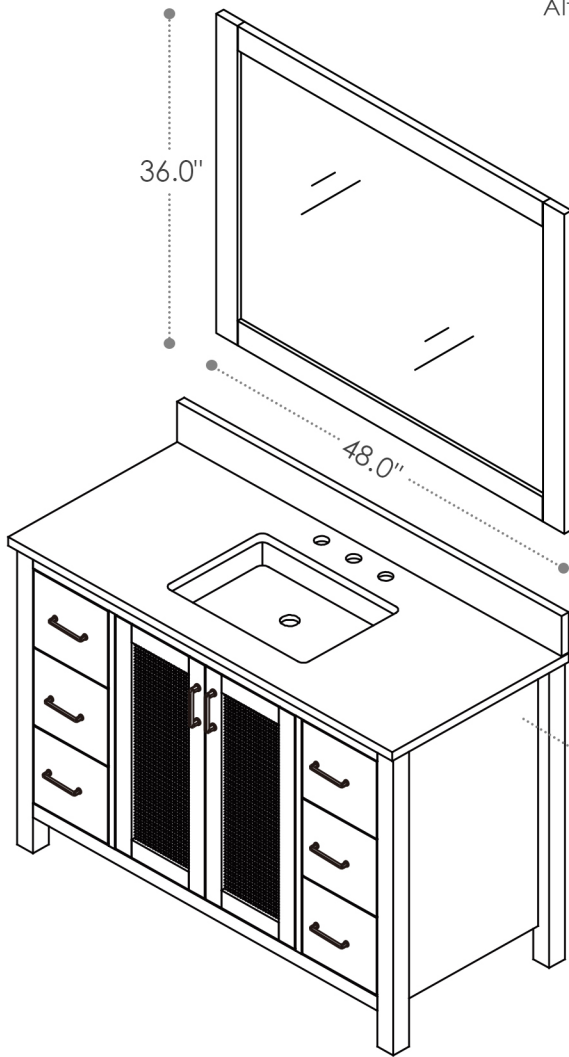

## Hadiya

48"W x 22"D

Bathroom Vanity

48"W x 22"D x 34"H inches

## INSTALLATION SPECIFICATION

Item#	542048		
Color	Gray Pine/Brown Pine/Black Oak		
Overall Dimension	48 in W x 22 in D x 34 in H		
Vanity Material	Solid wood and long-lasting plywood		
Hardware Finish	Zinc Alloy Matte Black/Brushed Gold		
Countertop Material	Composite Stone	Shape	Rectangular
Number of Door	2 soft-closing doors	Number of Drawers	6 soft-closing drawers
Top Thickness	0.8 inch	Installation Type	Freestanding
Assembly Required	No	Backsplash Height	4 inch
Faucet Hole Spacing(in.)	8 in. widespread	Sink	Single Undermount Sink